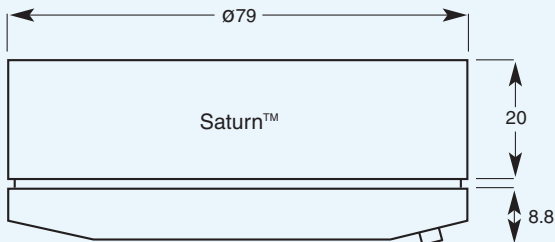

Down Lighter

ALL DIMENSIONS IN MM (APPROX)

Part Numbers		Bulk
		12V
Mercury™	White	F5121
	Silver Sand	F5122
	Satin	F5123
Mars™	White	F5131
Saturn™	White	F5124
	Silver Sand	F5125
	Satin	F5126

	12V
Operating Voltage	9-15V
Operating Frequency	n/a
Nominal Consumption	850mA
Reverse Polarity Protection	n/a
Lamp Type & Colour	10W G4
Lamp Light Output	130Lm
Construction	Body: Polycarbonate Diffuser: Glass
Approvals	CE

1. Spot halogène de 10W
   - Design moderne attrayant
   - Peut être encastré ou monté en surface
   - Facile d'installation
   - Polycarbonate durable et résistant
   - Idéal pour l'intérieur de tous les véhicules de loisirs
3. 10W Halogenstrahler
   - Modernes, attraktives Design
   - Für Einbau oder Montage auf Oberflächen
   - Einfache Installation
   - Gefertigt aus robustem, widerstandsfähigem Polycarbonat
   - Ideal für die Innenausstattung jedes Freizeitfahrzeugs
5. Faretto alogeno da 10W
   - Stile moderno e attraente
   - Può essere incassata o installata in superficie
   - Installazione facile
   - Policarbonato robusto e durevole
   - Ideale per gli interni di qualsiasi veicolo da diporto

www.lumo.eu.com

Lumo Lighting
Zodion House · Station Road · Sowerby Bridge
West Yorkshire · HX6 3AF · United Kingdom

Tel: +44 (0) 1422 317 333
Fax: +44 (0) 1422 836 717

A division of Zodion Ltd
Lumolighting