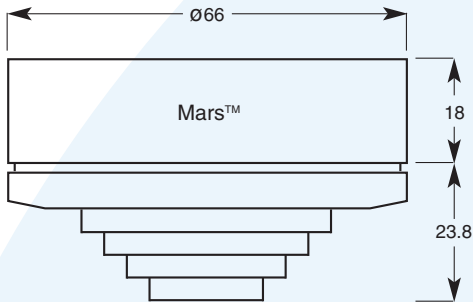

Down Lighter

ALL DIMENSIONS IN MM (APPROX)

Part Numbers		Bulk
		12V
Mercury™	White	F5121
	Silver Sand	F5122
	Satin	F5123
Mars™	White	F5131
Saturn™	White	F5124
	Silver Sand	F5125
	Satin	F5126

	12V
Operating Voltage	9-15V
Operating Frequency	n/a
Nominal Consumption	850mA
Reverse Polarity Protection	n/a
Lamp Type & Colour	10W G4
Lamp Light Output	130Lm
Construction	Body: Polycarbonate Diffuser: Glass
Approvals	CE

1. Spot halogène de 10W
   - Design moderne attrayant
   - Peut être encastré ou monté en surface
   - Facile d'installation
   - Polycarbonate durable et résistant
   - Idéal pour l'intérieur de tous les véhicules de loisirs
3. 10W Halogenstrahler
   - Modernes, attraktives Design
   - Für Einbau oder Montage auf Oberflächen
   - Einfache Installation
   - Gefertigt aus robustem, widerstandsfähigem Polycarbonat
   - Ideal für die Innenausstattung jedes Freizeitfahrzeugs
5. Faretto alogeno da 10W
   - Stile moderno e attraente
   - Può essere incassata o installata in superficie
   - Installazione facile
   - Policarbonato robusto e durevole
   - Ideale per gli interni di qualsiasi veicolo da diporto

www.lumo.eu.com

Lumo Lighting
Zodion House · Station Road · Sowerby Bridge
West Yorkshire · HX6 3AF · United Kingdom

Tel: +44 (0) 1422 317 333
Fax: +44 (0) 1422 836 717

A division of Zodion Ltd
Lumolighting