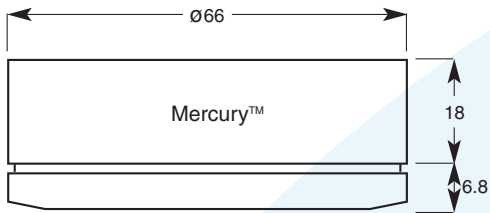

Down Lighter

ALL DIMENSIONS IN MM (APPROX)

Part Numbers		Bulk
		12V
Mercury™	White	F5121
	Silver Sand	F5122
	Satin	F5123
Mars™	White	F5131
Saturn™	White	F5124
	Silver Sand	F5125
	Satin	F5126

	12V
Operating Voltage	9-15V
Operating Frequency	n/a
Nominal Consumption	850mA
Reverse Polarity Protection	n/a
Lamp Type & Colour	10W G4
Lamp Light Output	130Lm
Construction	Body: Polycarbonate Diffuser: Glass
Approvals	CE

1. Spot halogène de 10W
   - Design moderne attrayant
   - Peut être encastré ou monté en surface
   - Facile d'installation
   - Polycarbonate durable et résistant
   - Idéal pour l'intérieur de tous les véhicules de loisirs
3. 10W Halogenstrahler
   - Modernes, attraktives Design
   - Für Einbau oder Montage auf Oberflächen
   - Einfache Installation
   - Gefertigt aus robustem, widerstandsfähigem Polycarbonat
   - Ideal für die Innenausstattung jedes Freizeitfahrzeugs
5. Faretto alogeno da 10W
   - Stile moderno e attraente
   - Può essere incassata o installata in superficie
   - Installazione facile
   - Policarbonato robusto e durevole
   - Ideale per gli interni di qualsiasi veicolo da diporto

www.lumo.eu.com

Lumo Lighting
Zodion House · Station Road · Sowerby Bridge
West Yorkshire · HX6 3AF · United Kingdom

Tel: +44 (0) 1422 317 333
Fax: +44 (0) 1422 836 717

A division of Zodion Ltd
Lumolighting